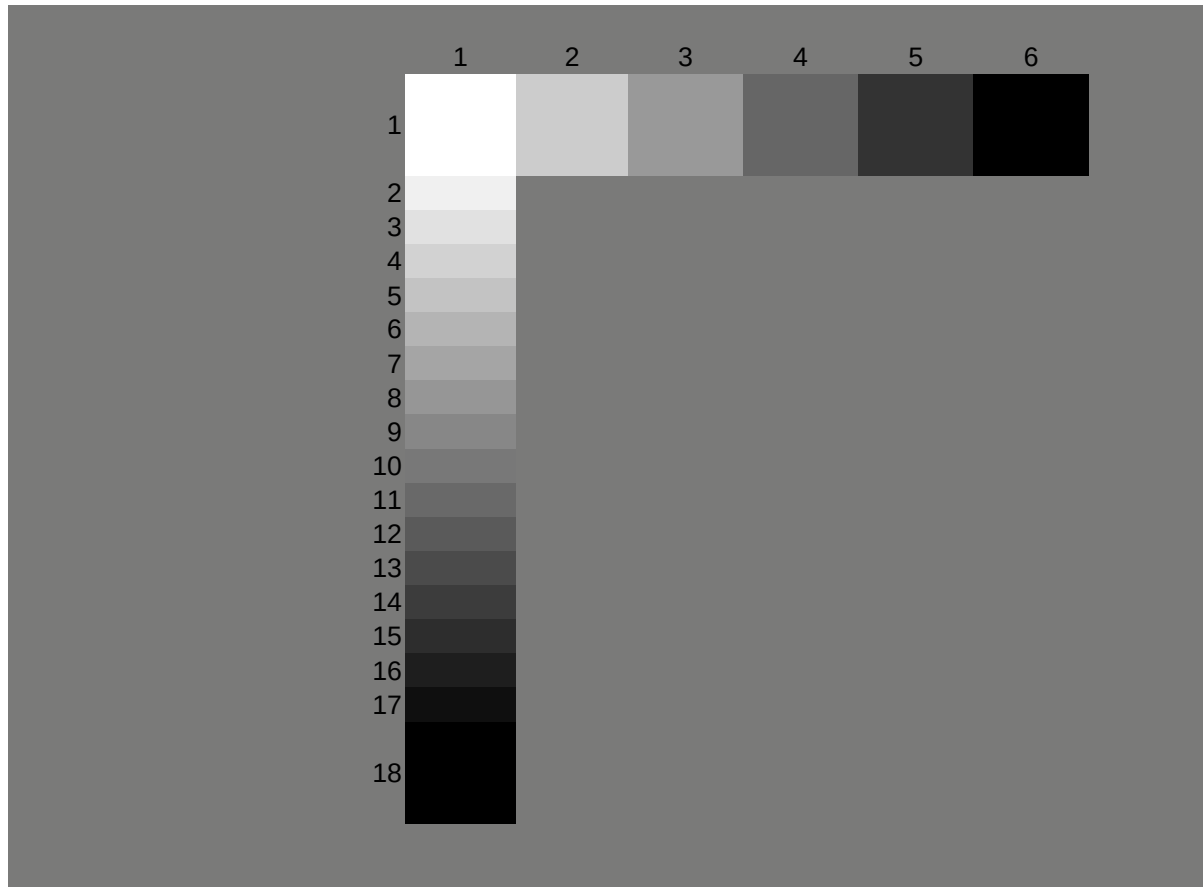

Tabelle1

No.	Patch	Color	sRGB (D65)			sRGB (D65) in %		
			R	G	B	R	G	B
1	dark skin		115	82	68	45.1	32.2	26.7
2	light skin		194	150	130	76.1	58.8	51.0
3	blue sky		98	122	157	38.4	47.8	61.6
4	foliage		87	108	67	34.1	42.4	26.3
5	blue flower		133	128	177	52.2	50.2	69.4
6	bluish green		103	189	170	40.4	74.1	66.7
7	orange		214	126	44	83.9	49.4	17.3
8	purplish blue		80	91	166	31.4	35.7	65.1
9	moderate red		193	90	99	75.7	35.3	38.8
10	purple		94	60	108	36.9	23.5	42.4
11	yellow green		157	188	64	61.6	73.7	25.1
12	orange yellow		224	163	46	87.8	63.9	18.0
13	blue		56	61	150	22.0	23.9	58.8
14	green		70	148	73	27.5	58.0	28.6
15	red		175	54	60	68.6	21.2	23.5
16	yellow green		231	199	31	90.6	78.0	12.2
17	magenta		187	86	149	73.3	33.7	58.4
18	cyan		8	133	161	3.1	52.2	63.1
19	white (.05)		243	243	242	95.3	95.3	94.9
20	Neutral 8		200	200	200	78.4	78.4	78.4
21	Neutral 6.5		160	160	160	62.7	62.7	62.7
22	Neutral 5		122	122	121	47.8	47.8	47.5
23	Neutral 3.5		85	85	85	33.3	33.3	33.3
24	Black (1.50)		52	52	52	20.4	20.4	20.4

Tabelle1

Dark Brown	Light Brown	Blue	Green	Purple	Teal
Orange	Blue	Red	Purple	Light Green	Yellow-Orange
Dark Blue	Green	Red	Yellow	Pink	Blue
White	Light Gray	Gray	Dark Gray	Very Dark Gray	Black